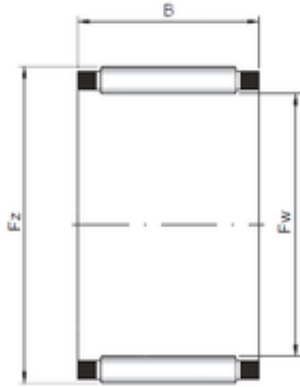

ISO K56x61x20 needle roller bearings

Bearing No. K56x61x20

Size	56x61x20 mm
Bore Diameter	56 mm
Outer Diameter	61 mm
Width	20 mm
Fw	56 mm
Ew	61 mm
B	20 mm

K56x61x20 Bearing 2D drawings and 3D CAD models