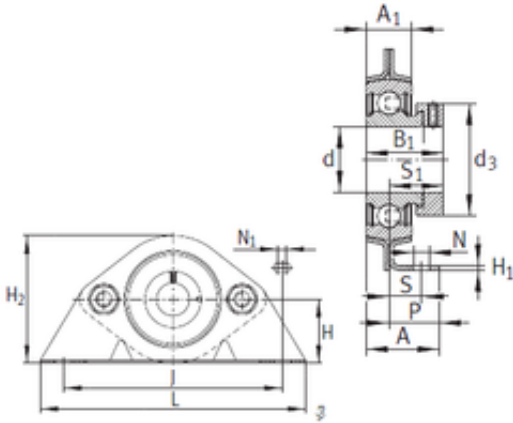

**INA PBS12 bearing units**

Bearing No. PBS12

PBS12 Bearing 2D drawings and 3D CAD models

Bore Diameter	12 mm
d	12 mm
S1	22,1 mm
P	25,4 mm
d3	28 mm
A	32,5 mm
A1	14,2 mm
B1	28,6 mm
H	30,2 mm
H1	2,6 mm
H2	59,6 mm
J	92 mm
L	123,8 mm
N	10,5 mm
N1	5,6 mm
S	15 mm
Category	Bearings
Inventory	0.0
Manufacturer Name	SCHAEFFLER GROUP
Minimum Buy Quantity	N/A
Weight / Kilogram	0.32
Product Group	M06110